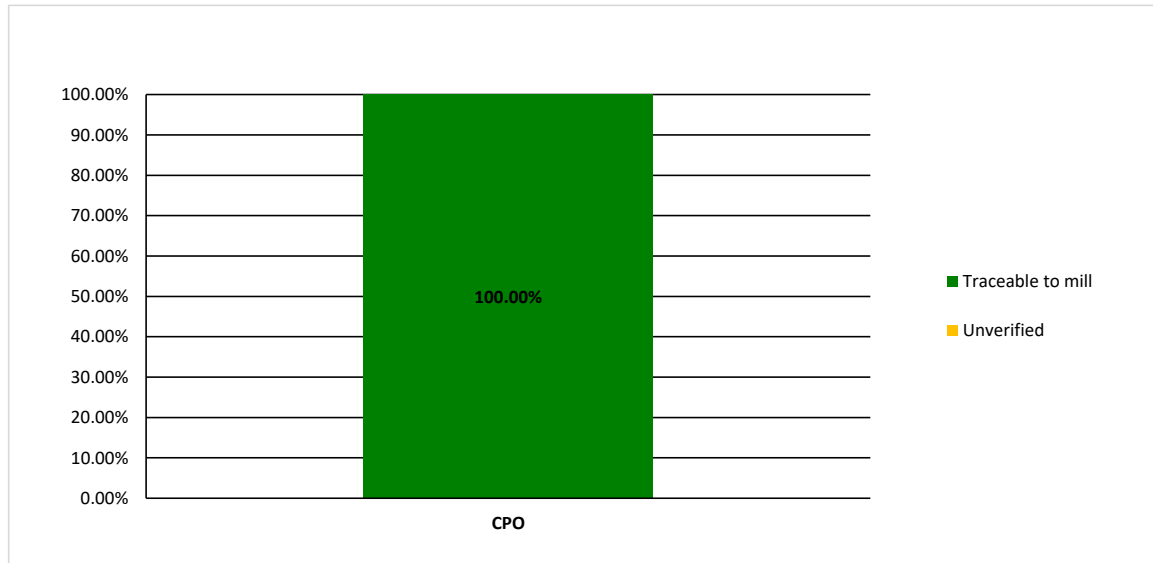

Apical Group Refinery - Padang Raya Cakrawala
Traceability Summary - April To June 2024

Supplying mills according to province

Province	CPO
Bengkulu	11
Jambi	12
Riau	2
North Sumatera	6
West Sumatera	17
	48

Traceability back to palm oil mill (%)

	CPO
Unverified	0.00%
Traceable to mill	100.00%

Number of Suppliers

	CPO
Apical and/or Asian Agri owned mills	2
Third party mills	46